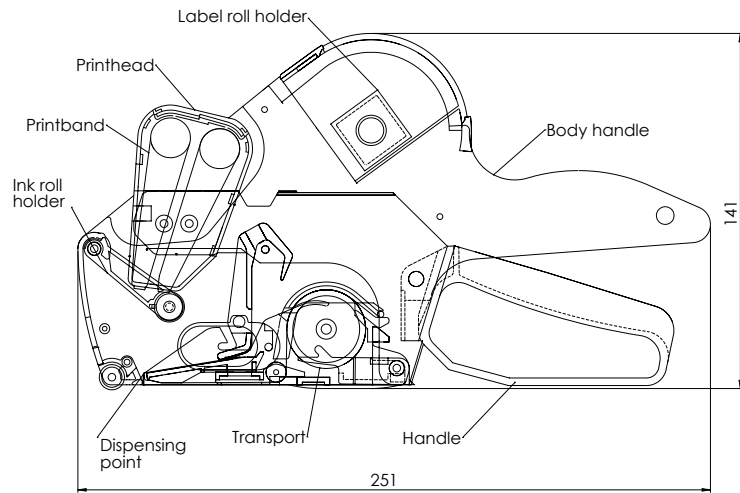

# Meto Basic M

---

Four horizontal grey bars for text input, separated by thin lines.